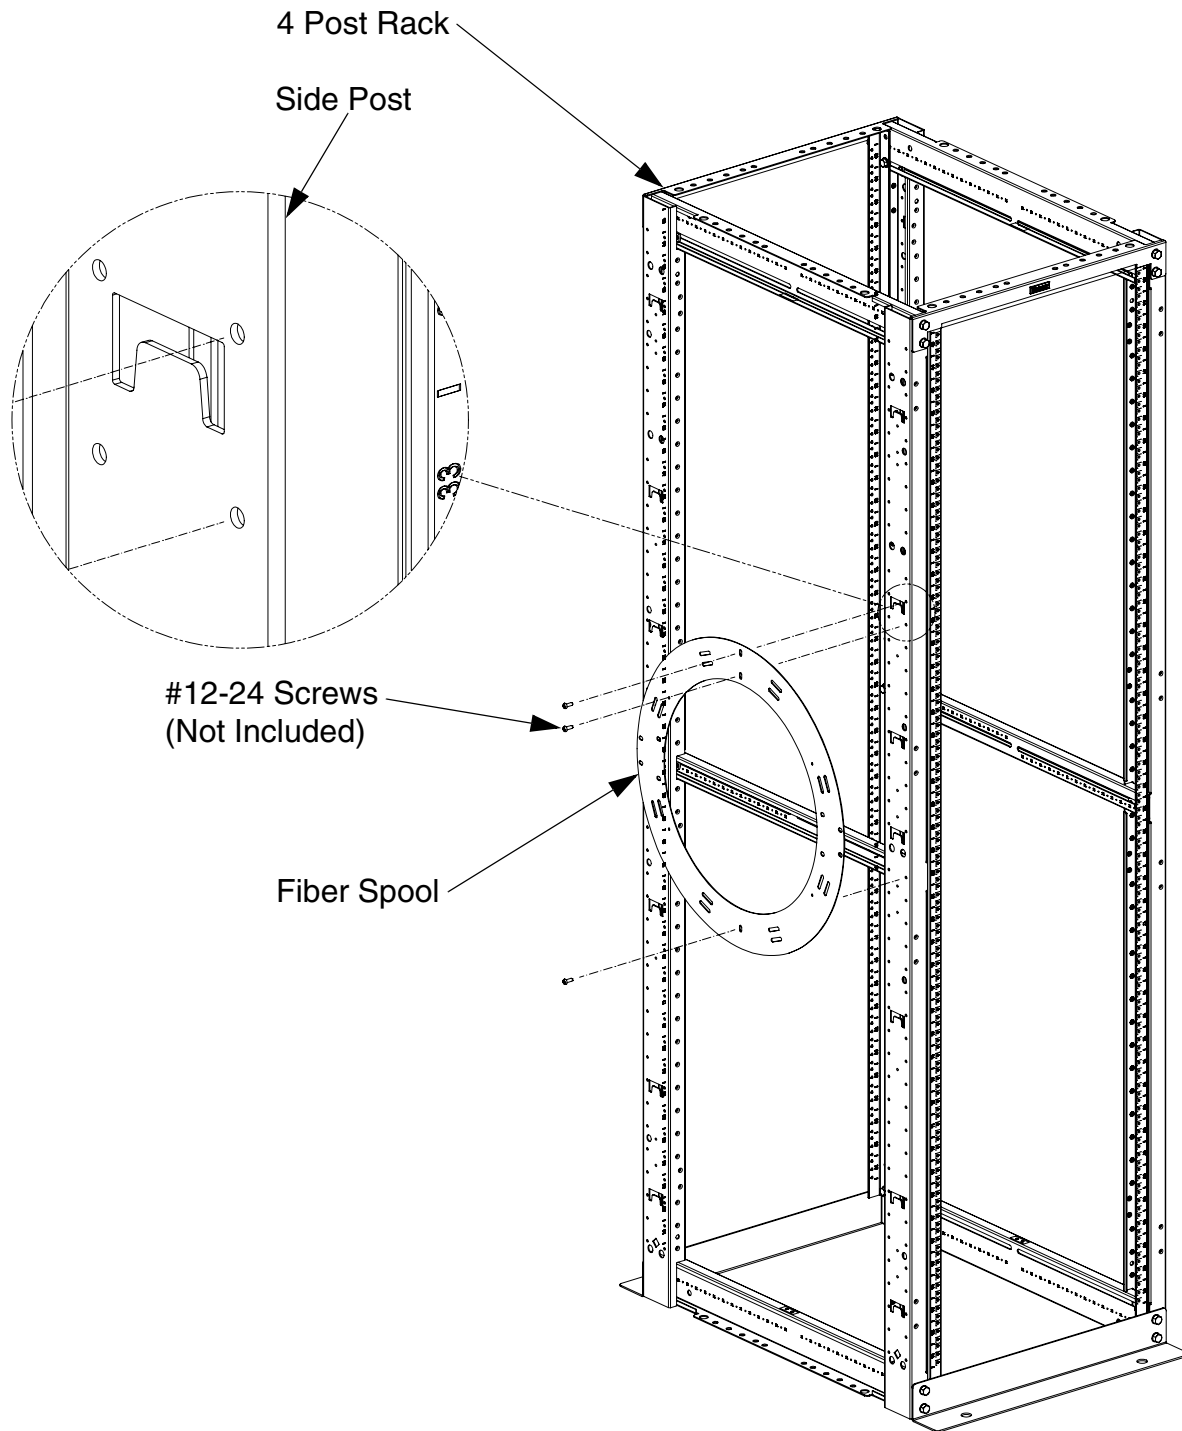

Side Post Mounting