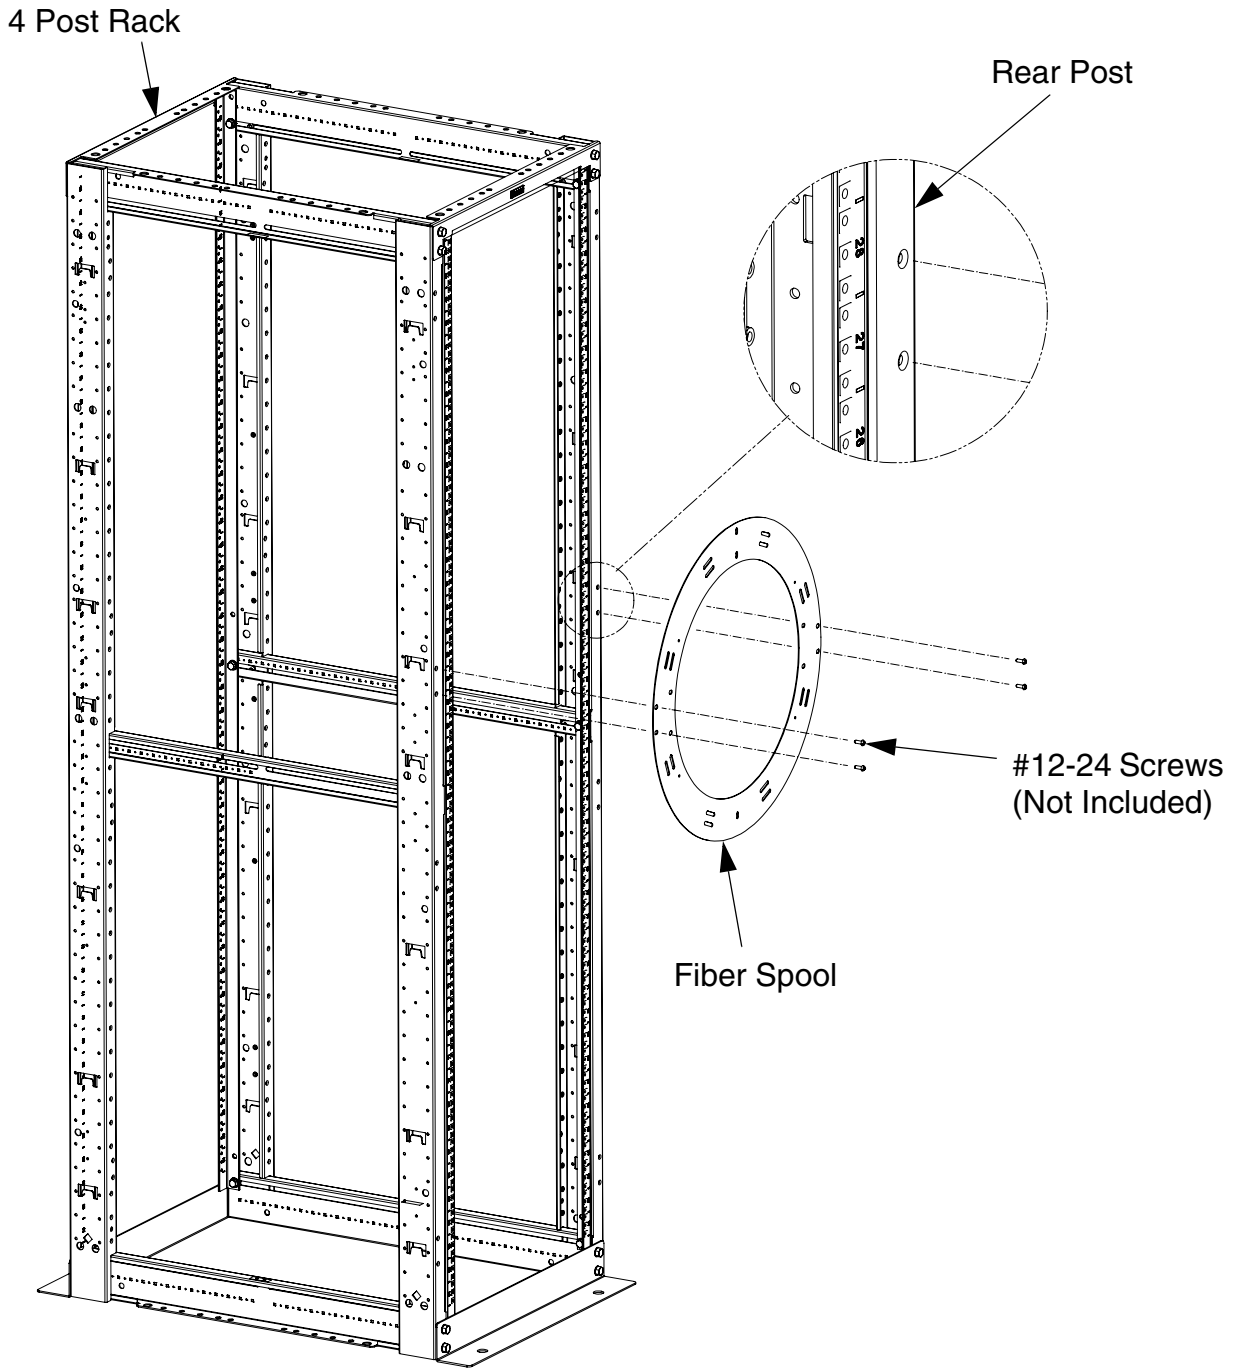

Rear Post Mounting