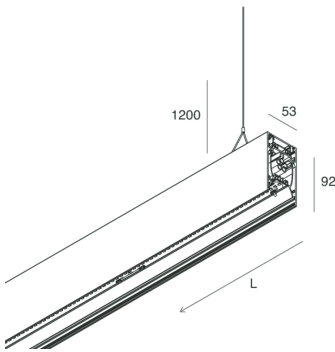

HERO B

108783.21H

novalux
ITALIAN LIGHTING DESIGN SINCE 1948

Features

Use: Indoor
Type of installation: SUSPENDED
Emission: DIRECT/INDIRECT
Colour: CAPPUCCINO
Dimming: PUSH
Emergency: NO
L: 2800mm
A: 53mm
H: 92mm
Made in: ITALY
Warranty: 5 years
Weight: 10kg

Tech data

Luminaire input power: 132.5W
Indirect luminous flux: 6367lm
IP: 40
Insulation class: I
Supply voltage: 220-240V 50/60Hz
SELV: Si

Source

Light source: LED
Source power: 113W
Colour temperature: 3000K
CRI: >90
Colour tolerance: 3 Step MacAdam
LED lifespan: 50000h L80 B20