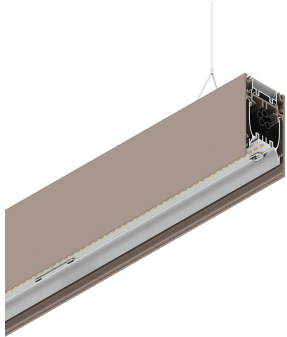

HERO B

108783.21H

novalux
ITALIAN LIGHTING DESIGN SINCE 1948

Features

Use: Indoor
Type of installation: SUSPENDED
Emission: DIRECT/INDIRECT
Colour: CAPPUCCINO
Dimming: PUSH
Emergency: NO
L: 2800mm
A: 53mm
H: 92mm
Made in: ITALY
Warranty: 5 years
Weight: 10kg

Tech data

Luminaire input power: 132.5W
Indirect luminous flux: 6367lm
IP: 40
Insulation class: I
Supply voltage: 220-240V 50/60Hz
SELV: Si

Source

Light source: LED
Source power: 113W
Colour temperature: 3000K
CRI: >90
Colour tolerance: 3 Step MacAdam
LED lifespan: 50000h L80 B20