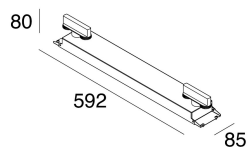

## Features

Use: Indoor  
Type of installation: TRACK  
Colour: WHITE  
L: 592mm  
A: 85mm  
H: 81mm  
Made in: ITALY  
Warranty: 5 years  
Weight: 1.7kg