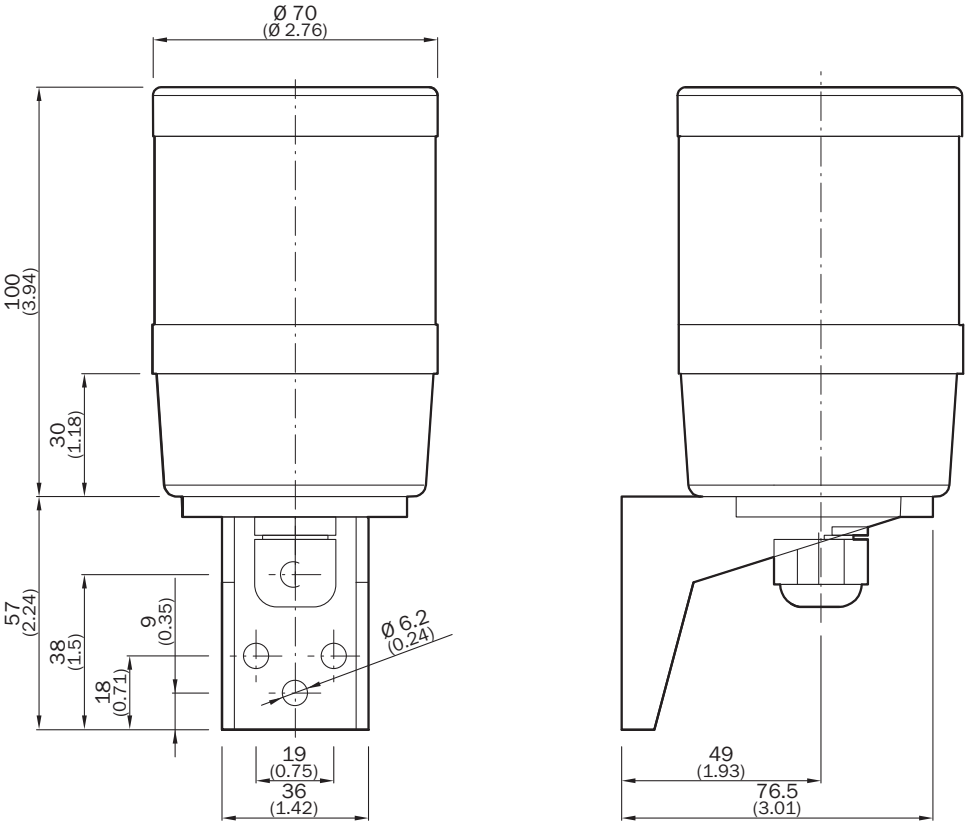

### Technical specifications

<b>Accessory group</b>	Muting accessories
<b>Description</b>	Muting lamp
<b>Items supplied</b>	Inclusive male connector M12 and connection cable (10 m), mounting bracket and mounting kit
<b>Indication</b>	LED

Dimensional drawing (Dimensions in mm (inch))

Muting indicator lamp