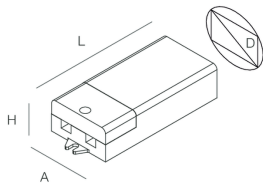

INTERFACCE DI CONTROLLO PER BINARI 48V

105924.99

novalux
ITALIAN LIGHTING DESIGN SINCE 1948

Features

Use: Indoor
Dimming: PUSH
Emergency: NO
L: 105mm
A: 44mm
H: 23mm
ø: 50
D: 50mm
Made in: ITALY
Warranty: 3 years
Weight: 0.05kg

Tech data

Luminaire input power: 4W
IP: 20
Insulation class: III
Supply voltage: 24-48 Vdc
SELV: Si

[View more product info](#)

Novalux S.r.l. via Marzabotto, 2 40050 Funo di Argelato (BO) Italy
Tel: +39 051 860558 · Fax +39 051 6647859 · Mail: info@novalux.it · VAT number 00536541204 · novalux.com
Company subject to the management and coordination by SLV GmbH