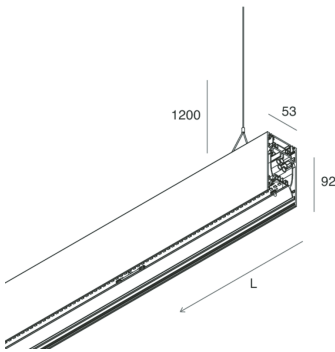

HERO B

108777.20H

novalux
ITALIAN LIGHTING DESIGN SINCE 1948

Features

Use: Indoor
Type of installation: SUSPENDED
Emission: DIRECT/INDIRECT
Colour: CAFFE
Dimming: PUSH
Emergency: NO
L: 1120mm
A: 53mm
H: 92mm
Made in: ITALY
Warranty: 5 years
Weight: 4kg