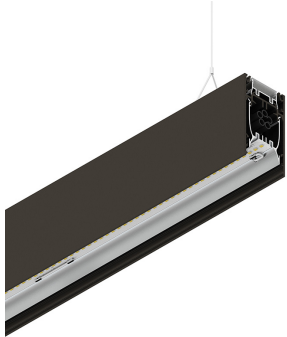

HERO B

108777.20H

novalux
ITALIAN LIGHTING DESIGN SINCE 1948

Features

Use: Indoor
Type of installation: SUSPENDED
Emission: DIRECT/INDIRECT
Colour: CAFFE
Dimming: PUSH
Emergency: NO
L: 1120mm
A: 53mm
H: 92mm
Made in: ITALY
Warranty: 5 years
Weight: 4kg

Tech data

Luminaire input power: 48.5W
Indirect luminous flux: 2123lm
IP: 40
Insulation class: I
Supply voltage: 220-240V 50/60Hz
SELV: Si

Source

Light source: LED
Source power: 43W
Colour temperature: 3000K
CRI: >90
Colour tolerance: 3 Step MacAdam
LED lifespan: 50000h L80 B20