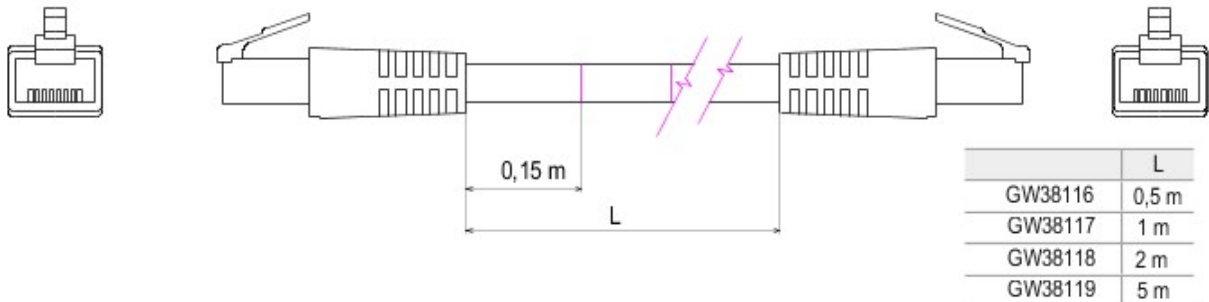

A complete system for the connection and distribution of LAN networks in the residential and tertiary sector. The range includes solutions for optical fibre, wall cabinets, floor-standing cabinets and products for copper wiring. The Data Center cabinets come with a wide choice of configurations and various depths (up to 1000mm) to meet every application need. Made of top quality materials (static full-load capacity up to 1000kg), these products guarantee easy wiring (thanks to the notable internal space) and can be completely customised with removable and reversible front doors.

Catégorie	19" cable management panel	Caractéristiques	With 4 rings
Matière	Acier	Finition	Wrinkle
Couleur	Noir RAL 9005	Unité de câblage	1U
Electrocod	3752		

DIMENSIONS

NORMES ET HOMOLOGATIONS

GEWISS S.A.S. 1, Rue du Rio Salado 91940
Les Ulis Cedex
Tel : +33 1 64 86 80 80