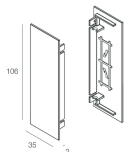

RECTA

111421.01

novalux
ITALIAN LIGHTING DESIGN SINCE 1948

COMPLETION ACCESSORIES

RECTA: COPPIA TESTATE BI

111428.01