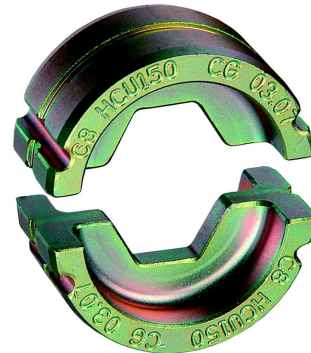

Last modification date
06/30/2022

C8HCU95

Crimping dies

Series: C8HCU

{{Label-NetworkType}} Network Type: {%NetworkTypeFR%}
{{Label-NetworkType}}

////////////////////////////////////

Die set C8 / NF C20-130 : 95mm²

Capacity

Section Min	95
Section Max	95
Die	C8HCU

Characteristics

Physical attributes