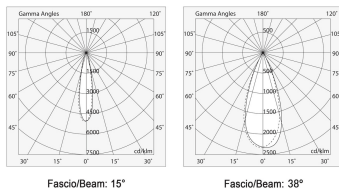

Features

Use: Indoor
Type of installation: TRACK
Emission: ADJUSTABLE
Optics: SPOT
Beam: 15 - 38°
Colour: WHITE
Dimming: ON/OFF
Emergency: NO
L: 110mm
A: Ø55mm
H: 150mm
Warranty: 5 years
Weight: 0.444kg

Tech data

Luminaire input power: 10W
IP: 20
Insulation class: II
Supply voltage: 220-240V 50/60Hz
SELV: Si

Source

Light source: LED
Source power: 10W
Colour temperature: 3000K
CRI: >90
LED lifespan: 30000h

Compliance

CEI EN 60598-1:2015 + A11:2009. IEC 60598-2:2015 2-1

Standards

Photobiological risk: RISK GROUP 1 Certified fixture in RISK GROUP 1 (Low Risk)-The fixture does not pose a hazard due to normal behavioral limitations on exposure - in accordance with CEI EN 62471:2010-01, IEC TR 62778:2014.

[View more product info](#)