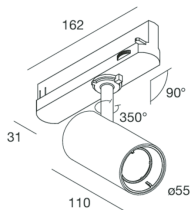

Features

Use: Indoor
Type of installation: TRACK
Emission: ADJUSTABLE
Optics: SPOT
Beam: 15 - 38°
Colour: WHITE
Dimming: ON/OFF
Emergency: NO
L: 110mm
A: Ø55mm
H: 150mm
Warranty: 5 years
Weight: 0.444kg

Tech data

Luminaire input power: 10W
IP: 20
Insulation class: II
Supply voltage: 220-240V 50/60Hz
SELV: Si

Source

Light source: LED
Source power: 10W
Colour temperature: 3000K
CRI: >90
LED lifespan: 30000h

Compliance

CEI EN 60598-1:2015 + A11:2009. IEC 60598-2:2015 2-1

Standards

Photobiological risk: RISK GROUP 1 Certified fixture in RISK GROUP 1 (Low Risk)-The fixture does not pose a hazard due to normal behavioral limitations on exposure - in accordance with CEI EN 62471:2010-01, IEC TR 62778:2014.

[View more product info](#)