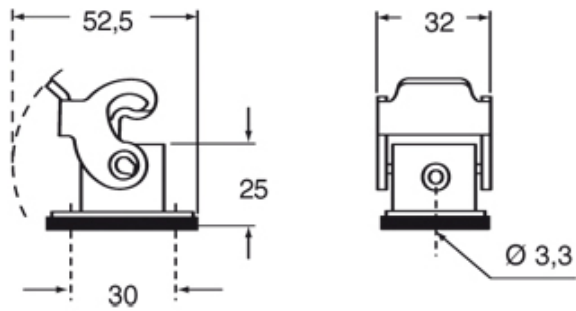

Part number

CK 03 IN

Bulkhead mounting housing, CK series, with 1 lever, size "21.21", black colour

Product description		Material properties	
Product type	Bulkhead mounting housing	Other materials	Lever: Polyamide (PA) Gasket: TPE
Series	CK	Colour	RAL 9005 black
Closing type	With 1 lever	RoHS conformity	Compliant
Size	Size "21.21"	China RoHS - EFUP	E
Cable entry	Without cable entry	REACH SVHC substances	No
Specification	Black colour		
Technical data		Approvals / Standards	
IP degree of protection	IP44 - IP66 / IP67 / IP69 with CKR 65 (D)	UL	ECBT2
Further technical details		cUL	ECBT8
Weight	14,00 g	General ordering information	
Operating temperature range (min, max)	-40°C...+125°C	EAN13 code	8015747026451
		eCl@ss 8.1	27440202
		ETIM 7.0	EC000437
		Packaging Information	
		Packaging length	330,00 mm
		Packaging height	170,00 mm
		Packaging width	230,00 mm
		Packaging weight	1,77 kg
		Packaging volume	12,90 dm ³
		Packaging description	Carton box
		Packaging quantity	100 Pcs
		Packaging EAN code	8015747026468
		Sub-packaging weight	0,18 kg
		Sub-packaging description	Carton box
		Sub-packaging quantity	10 Pcs
		Sub-packaging EAN barcode	8015747026475

Part number

CK 03 IN

Catalogue drawings

CK I(N)

Catalogue drawings

Notes

Dimensions shown in mm are not binding and may be changed without notice.