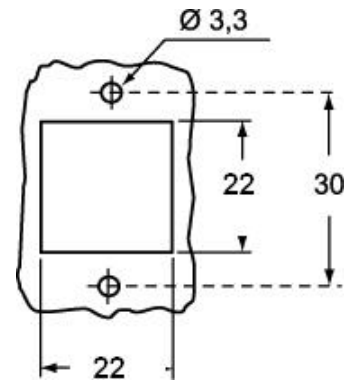

Part number

CK 03 IN

Bulkhead mounting housing, CK series, with 1 lever, size "21.21", black colour

Product description		Material properties	
Product type	Bulkhead mounting housing	Other materials	Lever: Polyamide (PA) Gasket: TPE
Series	CK	Colour	RAL 9005 black
Closing type	With 1 lever	RoHS conformity	Compliant
Size	Size "21.21"	China RoHS - EFUP	E
Cable entry	Without cable entry	REACH SVHC substances	No
Specification	Black colour		
Technical data		Approvals / Standards	
IP degree of protection	IP44 - IP66 / IP67 / IP69 with CKR 65 (D)	UL	ECBT2
Further technical details		cUL	ECBT8
Weight	14,00 g	General ordering information	
Operating temperature range (min, max)	-40°C...+125°C	EAN13 code	8015747026451
		eCl@ss 8.1	27440202
		ETIM 7.0	EC000437
		Packaging Information	
		Packaging length	330,00 mm
		Packaging height	170,00 mm
		Packaging width	230,00 mm
		Packaging weight	1,77 kg
		Packaging volume	12,90 dm ³
		Packaging description	Carton box
		Packaging quantity	100 Pcs
		Packaging EAN code	8015747026468
		Sub-packaging weight	0,18 kg
		Sub-packaging description	Carton box
		Sub-packaging quantity	10 Pcs
		Sub-packaging EAN barcode	8015747026475

Part number

CK 03 IN

Catalogue drawings

CK I(N)

Catalogue drawings

Notes

Dimensions shown in mm are not binding and may be changed without notice.