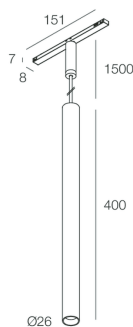

Novalux S.r.l. via Marzabotto, 2 40050 Funo di Argelato (BO) Italy
Tel: +39 051 860558 · Fax +39 051 6647859 · Mail: info@novalux.it · VAT number 00536541204 · novalux.com
Company subject to the management and coordination by SLV GmbH

This technical data sheet is owned by Novalux S.r.l., all rights reserved. Novalux S.r.l. reserves the right to make changes without prior notice.