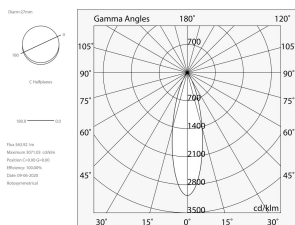

L-16 TRACK

108567.01

novalux
ITALIAN LIGHTING DESIGN SINCE 1948

Features

Use: Indoor
Type of installation: TRACK
Emission: DIRECT
Optics: SPOT
Beam: 35°
Colour: WHITE
Dimming: DALI
Emergency: NO
H: 400mm
ø: Ø26
Warranty: 5 years
Weight: 0.33kg

Tech data

Luminaire input power: 9W
Luminaire luminous flux: 529lm
IP: 20
Insulation class: III
Supply voltage: 48 Vdc
SELV: Si

Source

Light source: LED
Source power: 7W
Colour temperature: 2700K
CRI: >90
Colour tolerance: 3 Step MacAdam
LED lifespan: 30000h L70 B20

Compliance

CEI EN 60598-1:2015 + A11:2009. IEC 60598-2:2015 2-1

Standards

Photobiological risk: RISK GROUP 1 Certified fixture in RISK GROUP 1 (Low Risk)-The fixture does not pose a hazard due to normal behavioral limitations on exposure - in accordance with CEI EN 62471:2010-01, IEC TR 62778:2014.

[View more product info](#)

Novalux S.r.l. via Marzabotto, 2 40050 Funo di Argelato (BO) Italy
Tel: +39 051 860558 · Fax +39 051 6647859 · Mail: info@novalux.it · VAT number 00536541204 · novalux.com
Company subject to the management and coordination by SLV GmbH

This technical data sheet is owned by Novalux S.r.l., all rights reserved. Novalux S.r.l. reserves the right to make changes without prior notice.