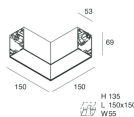

HERO: MOD.CIECO ANG.DX 150 CAF

108678.20