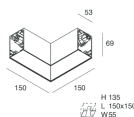

HERO: MOD.CIECO ANG.SX 150 CAF

108677.20