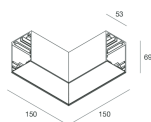

EDY L: MOD. CIECO ANG 150 NER

109607.02