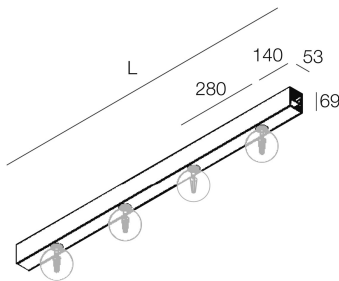

Features

Use: Indoor
Type of installation: SUSPENDED, CEILING MOUNTED
Emission: DIRECT
Colour: BLACK
L: 1120mm
A: 53mm
H: 69mm
Made in: ITALY
Warranty: 5 years

Tech data

Luminaire input power: 48W
IP: 20
Insulation class: I
Supply voltage: 220-240V 50/60Hz
SELV: No

Source

Fitting: E27
Source power: 4X12W MAX

Compliance

CEI EN 60598-1:2015 + A11:2009. IEC 60598-2:2015 2-2

[View more product info](#)

COMPLETION ACCESSORIES

EDY L: MOD. CIECO 1120 NER

109605.02