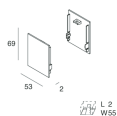

COMPLETION ACCESSORIES

EDY L: MOD. CIECO 1120 NER

109605.02

EDY L: MOD. CIECO 1680 NER

109606.02

EDY L: MOD. CIECO ANG 150 NER

109607.02

HERO: COPPIA TESTATE NE

108684.02

MOUNTING ACCESSORIES

HERO: SOSP.L3000 1PZ. TESTA/CODA

108685.99

HERO: SOSP.L3000 1PZ. UNIONE

108686.99