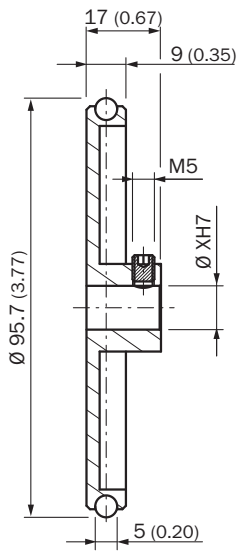

## Ordering information

Type	Part no.
BEF-MR008030R	2055635

Other models and accessories → [www.sick.com/](http://www.sick.com/)

## Detailed technical data

### Technical specifications

<b>Accessory group</b>	Other mounting accessories
<b>Accessory family</b>	Measuring wheels and measuring wheel systems
<b>Description</b>	Measuring wheel with O-ring (NBR70) for 8 mm solid shaft, circumference 300 mm
<b>Circumference</b>	300 mm
<b>Bore diameter</b>	8 mm
<b>Surface</b>	O-ring NBR70

## Dimensional drawing (Dimensions in mm (inch))