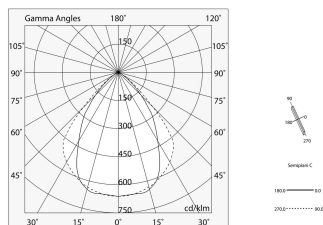

LUCKY MAXI

106215.02 + 106228.99

novalux

ITALIAN LIGHTING DESIGN SINCE 1948

Features

Use: Indoor
Type of installation: SUSPENDED, CEILING MOUNTED
Emission: DIRECT
Optics: MICROPRISMATIZED
Colour: BLACK
Dimming: ON/OFF
Emergency: NO
L: 600x680mm
A: 97mm
H: 90mm
Made in: ITALY
Warranty: 5 years
Weight: 4.8kg

Tech data

Luminaire input power: 42W
Luminaire luminous flux: 2952lm
IP: 40
Insulation class: I
Supply voltage: 220-240V 50/60Hz
UGR: <19
SELV: Si

Source

Light source: LED
Source power: 36W
Source luminous flux: 4786lm
Colour temperature: 3000K
CRI: >90
Colour tolerance: 3 Step MacAdam
LED lifespan: 50000h L80 B20

Compliance

CEI EN 60598-1:2015 + A11:2009. IEC 60598-2:2015 2-1

Standards

Photobiological risk: RISK GROUP 0 Certified fixture in EXEMPT GROUP, in accordance with CEI EN 62471:2010-01, IEC TR 62778:2014.

CAM edilizia: The product complies with the requirements for public buildings, ministerial decree of 23rd June 2022 n.256.

[View more product info](#)

Novalux S.r.l. via Marzabotto, 2 40050 Funo di Argelato (BO) Italy
Tel: +39 051 860558 · Fax +39 051 6647859 · Mail: info@novalux.it · VAT number 00536541204 · novalux.com
Company subject to the management and coordination by SLV GmbH

This technical data sheet is owned by Novalux S.r.l., all rights reserved. Novalux S.r.l. reserves the right to make changes without prior notice.