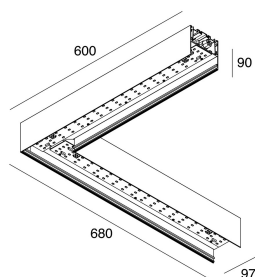

LUCKY MAXI

106215.02 + 106228.99

novalux

ITALIAN LIGHTING DESIGN SINCE 1948

Features

Use: Indoor
Type of installation: SUSPENDED, CEILING MOUNTED
Emission: DIRECT
Optics: MICROPRISMATIZED
Colour: BLACK
Dimming: ON/OFF
Emergency: NO
L: 600x680mm
A: 97mm
H: 90mm
Made in: ITALY
Warranty: 5 years
Weight: 4.8kg