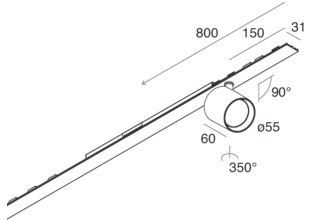

Novalux S.r.l. via Marzabotto, 2 40050 Funo di Argelato (BO) Italy
Tel: +39 051 860558 · Fax +39 051 6647859 · Mail: info@novalux.it · VAT number 00536541204 · novalux.com
Company subject to the management and coordination by SLV GmbH

This technical data sheet is owned by Novalux S.r.l., all rights reserved. Novalux S.r.l. reserves the right to make changes without prior notice.