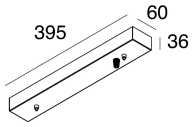

HALOS MINI VERT: ROSONE DA/PU 962 NERO

107330.02