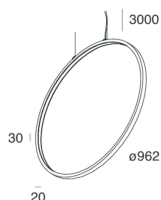

HALOS MINI

107343.02

novalux
ITALIAN LIGHTING DESIGN SINCE 1948

Features

Use: Indoor
Type of installation: SUSPENDED
Emission: INTERNAL
Optics: OPAL
Colour: BLACK
Dimming: WITH ACCESSORY
Emergency: NO
L: Ø962mm
A: 20mm
H: 30mm
Made in: ITALY
Warranty: 5 years
Weight: 4.1kg