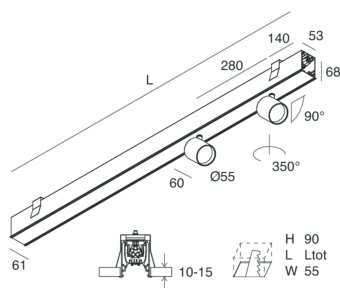

HERO C

108851.02H

novalux
ITALIAN LIGHTING DESIGN SINCE 1948

Features

Use: Indoor
Type of installation: RECESSED INTO PLASTERBOARD
Emission: DIRECT
Optics: SPOT
Beam: 14°
Colour: BLACK
Dimming: PUSH, DALI
Emergency: NO
L: 1120mm
A: 61mm
H: 68mm
Made in: ITALY
Warranty: 5 years
Weight: 3.4kg