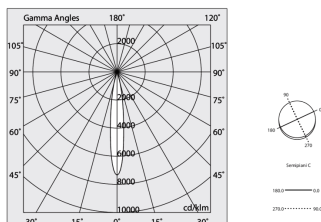

HERO C

108851.02H

novalux
ITALIAN LIGHTING DESIGN SINCE 1948

Features

Use: Indoor
Type of installation: RECESSED INTO PLASTERBOARD
Emission: DIRECT
Optics: SPOT
Beam: 14°
Colour: BLACK
Dimming: PUSH, DALI
Emergency: NO
L: 1120mm
A: 61mm
H: 68mm
Made in: ITALY
Warranty: 5 years
Weight: 3.4kg

Tech data

Luminaire input power: 29W
Luminaire luminous flux: 2332lm
IP: 40
Insulation class: I
Supply voltage: 220-240V 50/60Hz
SELV: Si

Source

Light source: LED
Source power: 2x13W
Source luminous flux: 3040lm
Colour temperature: 4000K
CRI: >90
Colour tolerance: 3 Step MacAdam
LED lifespan: 50000h L80 B20