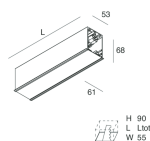

HERO C

108851.02H

novalux

ITALIAN LIGHTING DESIGN SINCE 1948

COMPLETION ACCESSORIES

HERO C: MOD.CIECO 250 NE

108852.02