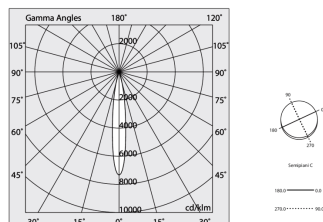

HERO C

108850.01

novalux
ITALIAN LIGHTING DESIGN SINCE 1948

Features

Use: Indoor
Type of installation: RECESSED INTO PLASTERBOARD
Emission: DIRECT
Optics: SPOT
Beam: 14°
Colour: WHITE
Dimming: PUSH, DALI
Emergency: NO
L: 1120mm
A: 61mm
H: 68mm
Made in: ITALY
Warranty: 5 years
Weight: 3.4kg

Tech data

Luminaire input power: 29W
Luminaire luminous flux: 2110lm
IP: 40
Insulation class: I
Supply voltage: 220-240V 50/60Hz
SELV: Si

Source

Light source: LED
Source power: 2x13W
Source luminous flux: 2750lm
Colour temperature: 3000K
CRI: >90
Colour tolerance: 3 Step MacAdam
LED lifespan: 50000h L80 B20