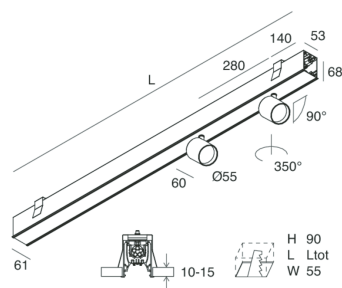

HERO C

108850.01

novalux
ITALIAN LIGHTING DESIGN SINCE 1948

Features

Use: Indoor
Type of installation: RECESSED INTO PLASTERBOARD
Emission: DIRECT
Optics: SPOT
Beam: 14°
Colour: WHITE
Dimming: PUSH, DALI
Emergency: NO
L: 1120mm
A: 61mm
H: 68mm
Made in: ITALY
Warranty: 5 years
Weight: 3.4kg