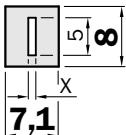

Ordering information

Type	Part no.
BL-130S-SK	5306325

Other models and accessories → www.sick.com/

Detailed technical data

Technical specifications

Accessory group	Masks
Description	Single slotted mask, longitudinal, slot width: 0.5 mm/ 1.0 mm/2.0 mm

Classifications

ECLASS 5.0	27279204
ECLASS 5.1.4	27279204
ECLASS 6.0	27279204
ECLASS 6.2	27279204
ECLASS 7.0	27279204
ECLASS 8.0	27279204
ECLASS 8.1	27279204
ECLASS 9.0	27273602
ECLASS 10.0	27273602
ECLASS 11.0	27273602
ECLASS 12.0	27273602
ETIM 5.0	EC001580
ETIM 6.0	EC001580
ETIM 7.0	EC001580
ETIM 8.0	EC001580
UNSPSC 16.0901	45121613

Dimensional drawing (Dimensions in mm (inch))