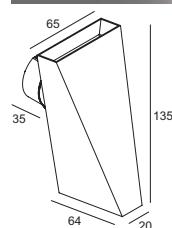

FULL INFO / PAG TEC		Options	
INSTALLATION			
CONCRETE BOX 153 302 20 21	43 x 43 x 60		43 x 43
CONCRETE BOX TR 154 302 20 22	43 x 43 x 60		43 x 43
CONTROL GEAR			
LED POWER SUPPLY 350mA-DC / 6W 300 90 104	64 x 35 x 20		
LED POWER SUPPLY 350mA-DC / 15W 300 90 91	115 x 34 x 19		
LED POWER SUPPLY 350mA-DC / 16W Dim8 300 90 3112	76 x 34 x 24		
LED POWER SUPPLY 350mA-DC / 17W 300 90 913	111 x 38 x 28		
LED POWER SUPPLY 350mA-DC / 18W 300 90 112	81 x 35 x 23		
LED POWER SUPPLY MULTI-POWER 300 90 914	124,5 x 79 x 22		
LED POWER SUPPLY MULTI-POWER Dim1 300 90 64	103 x 67 x 21		
LED POWER SUPPLY MULTI-POWER Dim6 300 90 61	165 x 47 x 35		
LED POWER SUPPLY MULTI-POWER Dim7 300 90 60	103 x 67 x 21		
LED POWER SUPPLY MULTI-POWER Dim9 300 90 63	111 x 79 x 22		

41 x 38
TOPIX NW ◇
304 17 04 ◇
 ◇ = A / W
 INCL.2 x POWERLED WHITE 1W / 4000K ●

TOPIX WW ◇
304 17 02 ◇
 ◇ = A / W
 INCL.2 x POWERLED WHITE 1W / 3000K ●

TOPIX BLUE ◇
304 17 01 BL ◇
 ◇ = A
 INCL.2 x POWERLED BLUE 1W ●