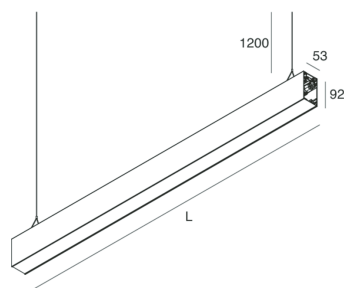

HERO B

1087B7.01

novalux
ITALIAN LIGHTING DESIGN SINCE 1948

Features

Use: Indoor
Type of installation: SUSPENDED
Emission: INDIRECT
Optics: OPAL
Colour: WHITE
Dimming: DALI
Emergency: NO
L: 1120mm
A: 53mm
H: 92mm
Made in: ITALY
Warranty: 5 years
Weight: 4kg