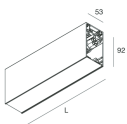

HERO B: MOD.CIECO 1680 BIA

1087A8.01