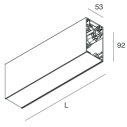

HERO B

1087B7.01

novalux
ITALIAN LIGHTING DESIGN SINCE 1948

COMPLETION ACCESSORIES

HERO B: MOD.CIECO 250 BIA

1087A3.01