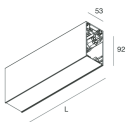

HERO B: MOD.CIECO 1400 BIA

1087A7.01