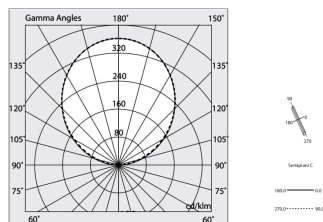

HERO B

1087B7.01

novalux
ITALIAN LIGHTING DESIGN SINCE 1948

Features

Use: Indoor
Type of installation: SUSPENDED
Emission: INDIRECT
Optics: OPAL
Colour: WHITE
Dimming: DALI
Emergency: NO
L: 1120mm
A: 53mm
H: 92mm
Made in: ITALY
Warranty: 5 years
Weight: 4kg