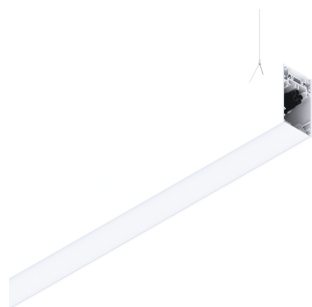

HERO B

1087B7.01

novalux
ITALIAN LIGHTING DESIGN SINCE 1948

Features

Use: Indoor
Type of installation: SUSPENDED
Emission: INDIRECT
Optics: OPAL
Colour: WHITE
Dimming: DALI
Emergency: NO
L: 1120mm
A: 53mm
H: 92mm
Made in: ITALY
Warranty: 5 years
Weight: 4kg

Tech data

Luminaire input power: 20W
Luminaire luminous flux: 2123lm
IP: 40
Insulation class: I
Supply voltage: 220-240V 50/60Hz
SELV: Si

Source

Light source: LED
Source power: 18W
Colour temperature: 3000K
CRI: >90
Colour tolerance: 3 Step MacAdam
LED lifespan: 50000h L80 B20