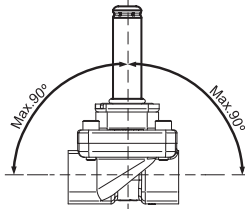

Installation guide
Solenoid valve
Type EV250B

032R9278

032R9278

1

2

3

4

5