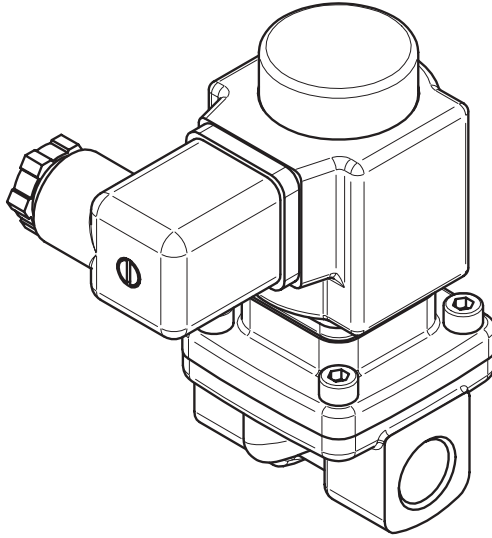

Installation guide
Solenoid valve
Type EV250B

032R9278

032R9278

1

2

3

4

5