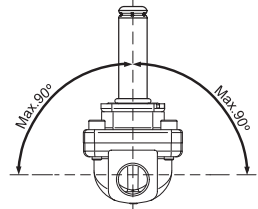

Installation guide
Solenoid valve
Type EV250B

032R9278

032R9278

1

2

3

4

5