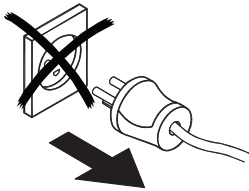

Installation guide
Solenoid valve
Type EV250B

032R9278

032R9278

1

2

3

4

5