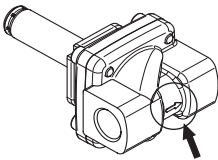

Installation guide
Solenoid valve
Type EV250B

032R9278

032R9278

1

2

3

4

5