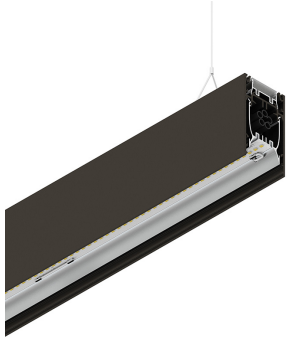

HERO B

108789.20H

novalux
ITALIAN LIGHTING DESIGN SINCE 1948

Features

Use: Indoor
Type of installation: SUSPENDED
Emission: DIRECT/INDIRECT
Colour: CAFFE
Dimming: PUSH
Emergency: NO
L: 2520mm
A: 53mm
H: 92mm
Made in: ITALY
Warranty: 5 years
Weight: 9kg

Tech data

Luminaire input power: 120.6W
Indirect luminous flux: 5935lm
IP: 40
Insulation class: I
Supply voltage: 220-240V 50/60Hz
SELV: Si

Source

Light source: LED
Source power: 103W
Colour temperature: 4000K
CRI: >90
Colour tolerance: 3 Step MacAdam
LED lifespan: 50000h L80 B20