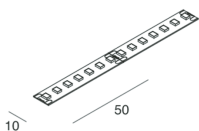

STRIP LED

100955.99

novalux
ITALIAN LIGHTING DESIGN SINCE 1948

Features

Use: Indoor/Outdoor
Dimming: WITH ACCESSORY
Emergency: WITH ACCESSORY
L: 5000mm
A: 10mm
Warranty: 5 years
Weight: 0.15kg

Tech data

Luminous flux in emergency: L min = 40 L max = 150 - 1h: 17% / 3h: 7%
IP: 65
Insulation class: III
Supply voltage: 24 Vdc
Energy efficiency class: F
SELV: No

Source

Light source: LED
Source power: 16.5W/m
Source luminous flux: 1992lm
Colour temperature: 4000K
CRI: >80
LED lifespan: 30000h L70 B20

Compliance

CEI EN 60598-1:2015 + A11:2009. IEC 60598-2:2015 2-1

Standards

Photobiological risk: RISK GROUP 1 Certified fixture in RISK GROUP 1 (Low Risk)-The fixture does not pose a hazard due to normal behavioral limitations on exposure - in accordance with CEI EN 62471:2010-01, IEC TR 62778:2014.

[View more product info](#)

Novalux S.r.l. via Marzabotto, 2 40050 Funo di Argelato (BO) Italy
Tel: +39 051 860558 · Fax +39 051 6647859 · Mail: info@novalux.it · VAT number 00536541204 · novalux.com
Company subject to the management and coordination by SLV GmbH

This technical data sheet is owned by Novalux S.r.l., all rights reserved. Novalux S.r.l. reserves the right to make changes without prior notice.