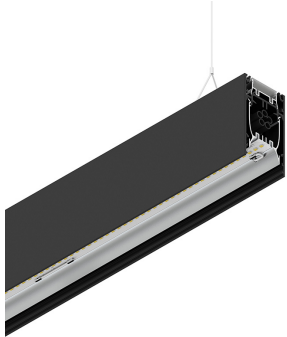

## Features

Use: Indoor  
Type of installation: SUSPENDED  
Emission: DIRECT/INDIRECT  
Colour: BLACK  
Dimming: PUSH  
Emergency: NO  
L: 2800mm  
A: 53mm  
H: 92mm  
Made in: ITALY  
Warranty: 5 years  
Weight: 10kg

## Tech data

Luminaire input power: 132.5W  
Indirect luminous flux: 6678lm  
IP: 40  
Insulation class: I  
Supply voltage: 220-240V 50/60Hz  
SELV: Si