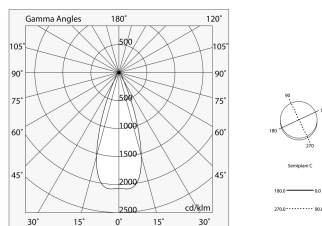

GHOST EVO

104046.02

novalux
ITALIAN LIGHTING DESIGN SINCE 1948

Features

Use: Indoor
Emission: ADJUSTABLE
Optics: SPOT
Beam: 34°
Colour: BLACK
Dimming: WITH ACCESSORY
Emergency: NO
H: 65mm
ø: Ø63
Made in: ITALY
Warranty: 5 years
Weight: 0.6kg