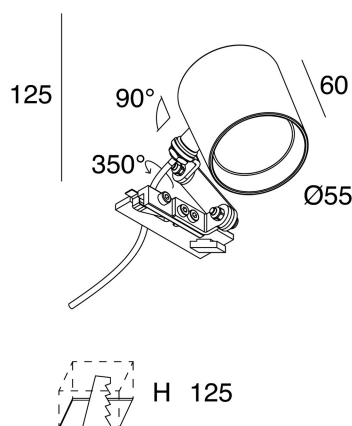

GHOST EVO

104046.02

novalux
ITALIAN LIGHTING DESIGN SINCE 1948

Features

Use: Indoor
Emission: ADJUSTABLE
Optics: SPOT
Beam: 34°
Colour: BLACK
Dimming: WITH ACCESSORY
Emergency: NO
H: 65mm
ø: Ø63
Made in: ITALY
Warranty: 5 years
Weight: 0.6kg