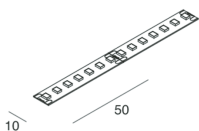

STRIP LED

100953.99

novalux
ITALIAN LIGHTING DESIGN SINCE 1948

Features

Use: Indoor
Dimming: WITH ACCESSORY
Emergency: WITH ACCESSORY
L: 5000mm
A: 10mm
Warranty: 5 years
Weight: 0.15kg

Tech data

Luminous flux in emergency: L min = 40 L max = 150 - 1h: 17% / 3h: 7%
IP: 20
Insulation class: III
Supply voltage: 24 Vdc
Energy efficiency class: E
SELV: No

Source

Light source: LED
Source power: 16.5W/m
Source luminous flux: 2002lm
Colour temperature: 4000K
CRI: >80
LED lifespan: 30000h L70 B20

Compliance

CEI EN 60598-1:2015 + A11:2009. IEC 60598-2:2015 2-1

Standards

Photobiological risk: RISK GROUP 1 Certified fixture in RISK GROUP 1 (Low Risk)-The fixture does not pose a hazard due to normal behavioral limitations on exposure - in accordance with CEI EN 62471:2010-01, IEC TR 62778:2014.

[View more product info](#)

Novalux S.r.l. via Marzabotto, 2 40050 Funo di Argelato (BO) Italy
Tel: +39 051 860558 · Fax +39 051 6647859 · Mail: info@novalux.it · VAT number 00536541204 · novalux.com
Company subject to the management and coordination by SLV GmbH

This technical data sheet is owned by Novalux S.r.l., all rights reserved. Novalux S.r.l. reserves the right to make changes without prior notice.