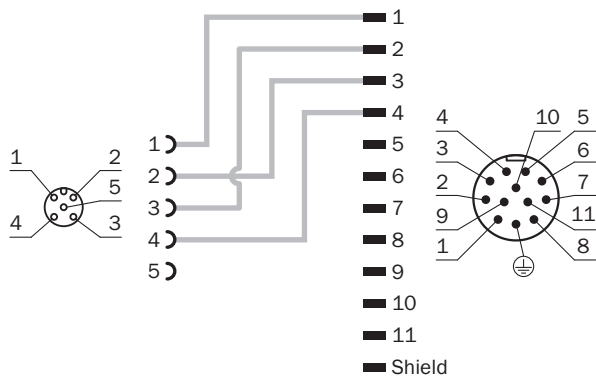

PIN assignment