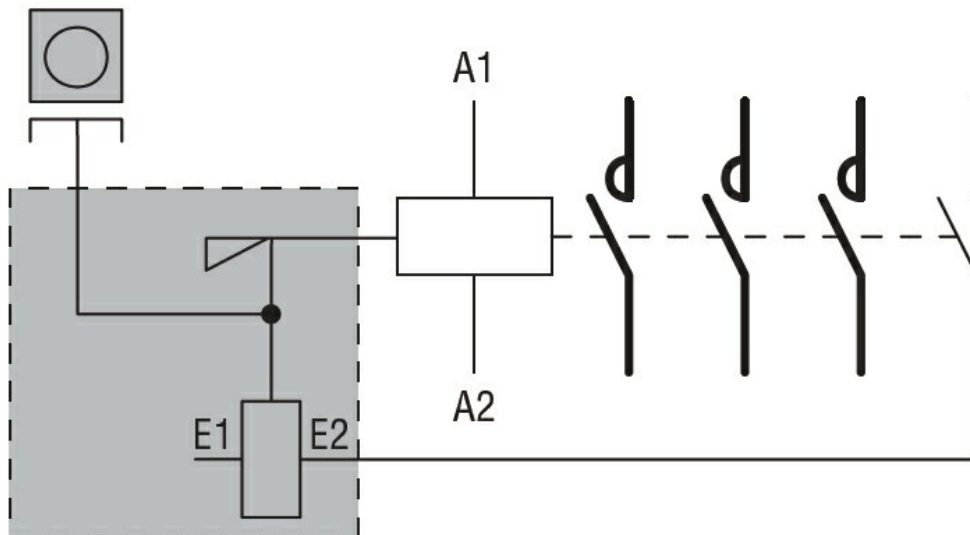

Dimensions

Wiring diagrams

Certifications and compliance

Compliance

CSA C22.2 n° 60947-1
IEC/EN 60947-1
UL 60947-1

Certificates

CSA
cURus
EAC

ETIM classification

ETIM 8.0

EC002498 -
Accessories/spare
parts for low-
voltage switch
technology