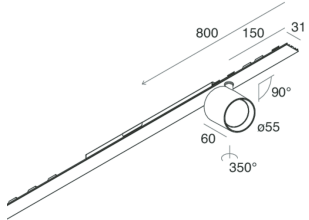

P-30 STRIP LED

1058B8.21

novalux
ITALIAN LIGHTING DESIGN SINCE 1948

Features

Use: Indoor
Type of installation: RECESSED INTO PLASTERBOARD, SUSPENDED, CEILING MOUNTED
Emission: ADJUSTABLE
Optics: SPOT
Beam: 14°
Colour: CAPPUCCINO
Dimming: ON/OFF
Emergency: NO
L: 800mm
A: 31mm
Made in: ITALY
Warranty: 5 years

Tech data

Luminaire input power: 14.9W
Luminaire luminous flux: 856lm
IP: 20
Insulation class: I
Supply voltage: 220-240V 50/60Hz
SELV: Si

Source

Light source: LED
Source power: 9W
Source luminous flux: 1015lm
Colour temperature: 3000K
CRI: >90
Colour tolerance: 2 Step MacAdam
LED lifespan: 50000h L80 B20