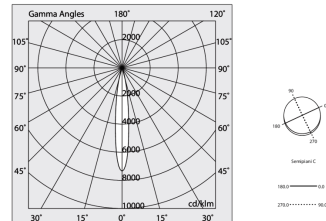

P-30 STRIP LED

1058B8.21

novalux
ITALIAN LIGHTING DESIGN SINCE 1948

Features

Use: Indoor
Type of installation: RECESSED INTO PLASTERBOARD, SUSPENDED, CEILING MOUNTED
Emission: ADJUSTABLE
Optics: SPOT
Beam: 14°
Colour: CAPPUCCINO
Dimming: ON/OFF
Emergency: NO
L: 800mm
A: 31mm
Made in: ITALY
Warranty: 5 years

Tech data

Luminaire input power: 14.9W
Luminaire luminous flux: 856lm
IP: 20
Insulation class: I
Supply voltage: 220-240V 50/60Hz
SELV: Si

Source

Light source: LED
Source power: 9W
Source luminous flux: 1015lm
Colour temperature: 3000K
CRI: >90
Colour tolerance: 2 Step MacAdam
LED lifespan: 50000h L80 B20

Compliance

CEI EN 60598-1:2015 + A11:2009. IEC 60598-2:2015 2-1, 2-2

Standards

Photobiological risk: RISK GROUP 1 Certified fixture in RISK GROUP 1 (Low Risk)-The fixture does not pose a hazard due to normal behavioral limitations on exposure - in accordance with CEI EN 62471:2010-01, IEC TR 62778:2014.

CAM edilizia: The product complies with the requirements for public buildings, ministerial decree of 23rd June 2022 n.256.

[View more product info](#)

Novalux S.r.l. via Marzabotto, 2 40050 Funo di Argelato (BO) Italy
Tel: +39 051 860558 · Fax +39 051 6647859 · Mail: info@novalux.it · VAT number 00536541204 · novalux.com
Company subject to the management and coordination by SLV GmbH

This technical data sheet is owned by Novalux S.r.l., all rights reserved. Novalux S.r.l. reserves the right to make changes without prior notice.