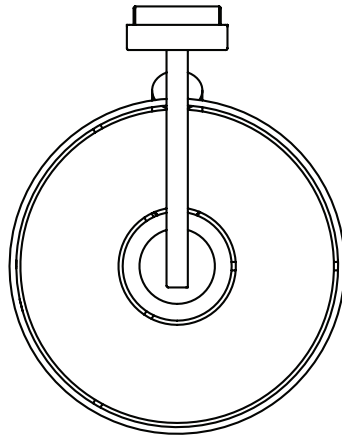

PRODUCT ELEVATIONS

ADDITIONAL INFORMATION

SHADE SOLD SEPARATELY

BOX QUANTITY X6