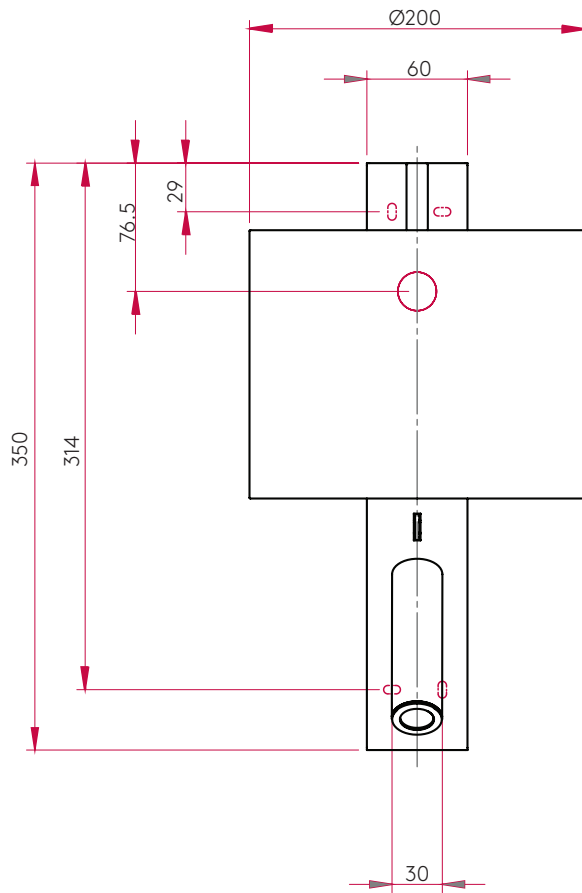

PRODUCT ELEVATIONS

ADDITIONAL INFORMATION

SHADE SOLD SEPARATELY

BOX QUANTITY X6