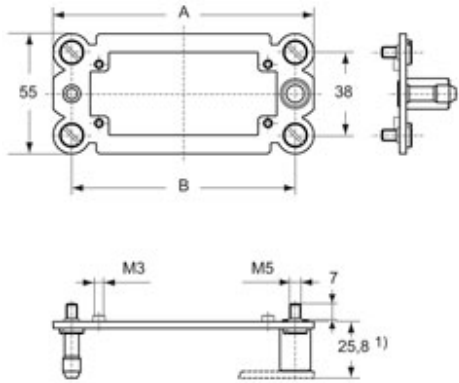

Part number

CR 06 DF

Docking frame, size "44.27", for inserts size "44.27" and frames for 2 inserts

Product description

Product type	Docking frame
Size	Size 44.27
Specification	For inserts size "44.27" and frames for 2 inserts

Further technical details

Weight	97,50 g
Operating temperature range (min, max)	-40°C ... +125°C

General ordering information

EAN13 code	8015747182348
eCl@ss 8.1	27440210
ETIM 7.0	EC002310

Packaging Information

Packaging length	220,00 mm
Packaging height	130,00 mm
Packaging width	240,00 mm
Packaging weight	2,14 kg
Packaging volume	6,86 dm ³
Packaging description	Carton box
Packaging quantity	20 Pcs
Packaging EAN code	8015747043250
Sub-packaging weight	0,11 kg
Sub-packaging description	Plastic bag
Sub-packaging quantity	1 Pcs
Sub-packaging EAN barcode	8015747182379

Part number

CR 06 DF

Catalogue drawings

Notes

Dimensions shown in mm are not binding and may be changed without notice.

California Proposition 65 Information

WARNING

This product can expose you to lead and its compounds, known to the State of California to cause cancer and/or reproductive toxicity. For more information go to www.P65Warnings.ca.gov.