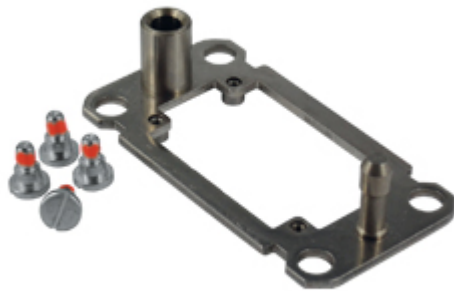

Part number

CR 06 DF

Docking frame, size "44.27", for inserts size "44.27" and frames for 2 inserts

Product description

Product type	Docking frame
Size	Size 44.27
Specification	For inserts size "44.27" and frames for 2 inserts