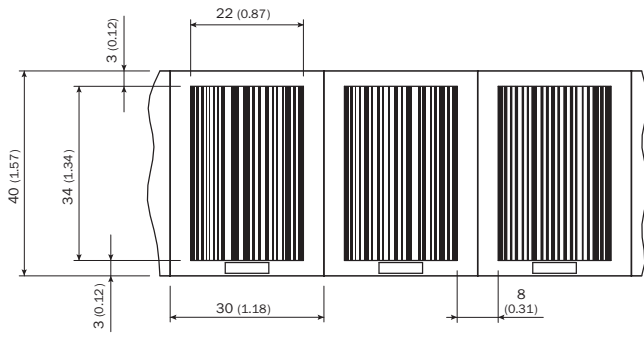

Bar code tape

SICK
Sensor Intelligence.

Ordering information

Type	Part no.
Bar code tape	5324108

Other models and accessories → www.sick.com/

Detailed technical data

Technical specifications

Accessory group	Codes
Accessory family	Positioning codes
Description	30 mm, height: 40 mm, measuring range: 360 m ... 380 m ⁶

Dimensional drawing (Dimensions in mm (inch))

SICK AT A GLANCE

SICK is one of the leading manufacturers of intelligent sensors and sensor solutions for industrial applications. A unique range of products and services creates the perfect basis for controlling processes securely and efficiently, protecting individuals from accidents and preventing damage to the environment.