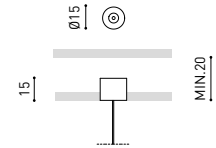

FASTENING
STEEL CABLE TRIMLESS*
A023-00-05- | W | N |