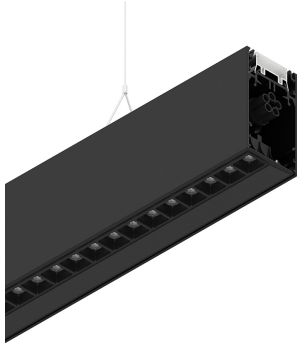

HERO B

108798.02H

novalux
ITALIAN LIGHTING DESIGN SINCE 1948

Features

Use: Indoor
Type of installation: SUSPENDED
Emission: DIRECT/INDIRECT
Optics: MICRO OPTICS
Colour: BLACK
Dimming: PUSH
Emergency: NO
L: 1428mm
A: 53mm
H: 92mm
Made in: ITALY
Warranty: 5 years
Weight: 5kg

Tech data

Luminaire input power: 69W
Luminaire luminous flux: 6468lm
Direct luminous flux: 3638lm
Indirect luminous flux: 2830lm
IP: 40
Insulation class: I
Supply voltage: 220-240V 50/60Hz
UGR: <19
SELV: Si