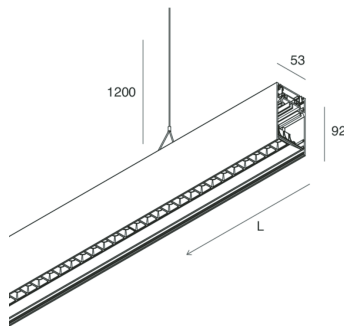

HERO B

108798.02H

novalux
ITALIAN LIGHTING DESIGN SINCE 1948

Features

Use: Indoor
Type of installation: SUSPENDED
Emission: DIRECT/INDIRECT
Optics: MICRO OPTICS
Colour: BLACK
Dimming: PUSH
Emergency: NO
L: 1428mm
A: 53mm
H: 92mm
Made in: ITALY
Warranty: 5 years
Weight: 5kg

Tech data

Luminaire input power: 69W
Luminaire luminous flux: 6468lm
Direct luminous flux: 3638lm
Indirect luminous flux: 2830lm
IP: 40
Insulation class: I
Supply voltage: 220-240V 50/60Hz
UGR: <19
SELV: Si