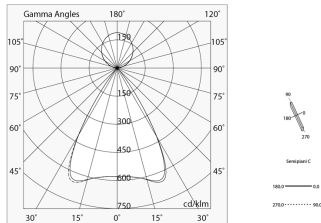

HERO B

108798.02H

novalux
ITALIAN LIGHTING DESIGN SINCE 1948

Features

Use: Indoor
Type of installation: SUSPENDED
Emission: DIRECT/INDIRECT
Optics: MICRO OPTICS
Colour: BLACK
Dimming: PUSH
Emergency: NO
L: 1428mm
A: 53mm
H: 92mm
Made in: ITALY
Warranty: 5 years
Weight: 5kg

Tech data

Luminaire input power: 69W
Luminaire luminous flux: 6468lm
Direct luminous flux: 3638lm
Indirect luminous flux: 2830lm
IP: 40
Insulation class: I
Supply voltage: 220-240V 50/60Hz
UGR: <19
SELV: Si