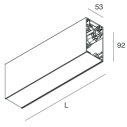

HERO B

108768.01

novalux
ITALIAN LIGHTING DESIGN SINCE 1948

COMPLETION ACCESSORIES

HERO B: MOD.CIECO 250 BIA

1087A3.01