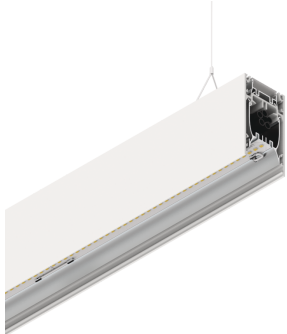

HERO B

108778.01H

novalux
ITALIAN LIGHTING DESIGN SINCE 1948

Features

Use: Indoor
Type of installation: SUSPENDED
Emission: DIRECT/INDIRECT
Colour: WHITE
Dimming: PUSH
Emergency: NO
L: 1400mm
A: 53mm
H: 92mm
Made in: ITALY
Warranty: 5 years
Weight: 5kg

Tech data

Luminaire input power: 62.9W
Indirect luminous flux: 2830lm
IP: 40
Insulation class: I
Supply voltage: 220-240V 50/60Hz
SELV: Si

Source

Light source: LED
Source power: 55W
Colour temperature: 3000K
CRI: >90
Colour tolerance: 3 Step MacAdam
LED lifespan: 50000h L80 B20