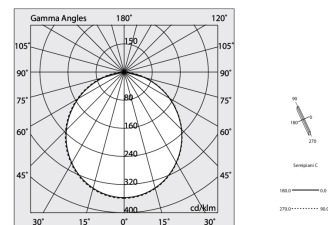

HERO C

108835.01H + 108902.99

novalux
ITALIAN LIGHTING DESIGN SINCE 1948

Features

Use: Indoor
Type of installation: RECESSED INTO PLASTERBOARD
Emission: DIRECT
Optics: OPAL
Colour: WHITE
Dimming: PUSH, DALI
Emergency: NO
L: 1400mm
A: 61mm
H: 68mm
Made in: ITALY
Warranty: 5 years
Weight: 3.5kg

Tech data

Luminaire input power: 34.4W
Luminaire luminous flux: 2683lm
IP: 40
Insulation class: I
Supply voltage: 220-240V 50/60Hz
SELV: Si

Source

Light source: LED
Source power: 30W
Colour temperature: 4000K
CRI: >90
Colour tolerance: 3 Step MacAdam
LED lifespan: 50000h L80 B20