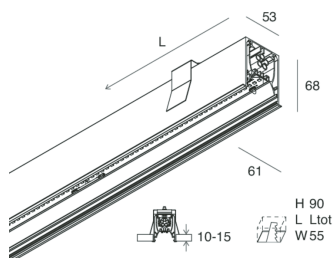

HERO C

108835.01H + 108902.99

novalux
ITALIAN LIGHTING DESIGN SINCE 1948

Features

Use: Indoor
Type of installation: RECESSED INTO PLASTERBOARD
Emission: DIRECT
Optics: OPAL
Colour: WHITE
Dimming: PUSH, DALI
Emergency: NO
L: 1400mm
A: 61mm
H: 68mm
Made in: ITALY
Warranty: 5 years
Weight: 3.5kg