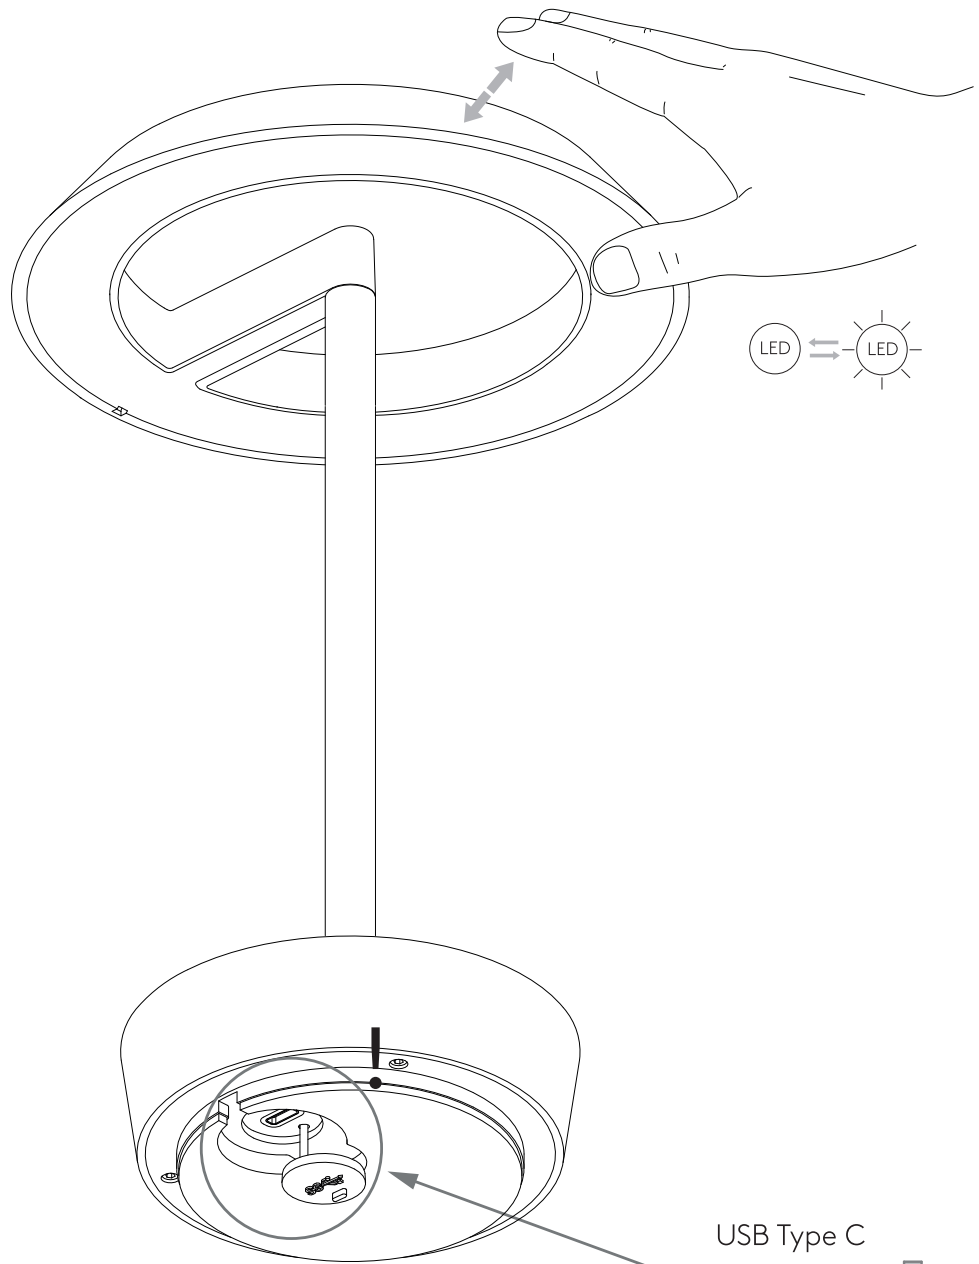

Halo Portable

astro

USB Type C