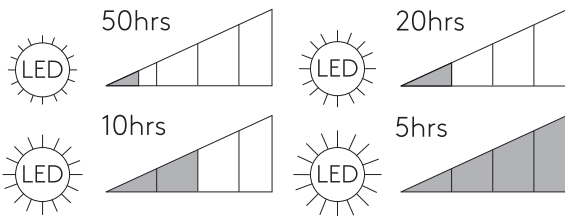

Halo Portable

astro

USB Type C