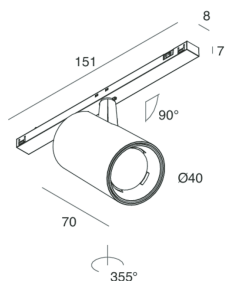

L-16 TRACK

108502.01

novalux
ITALIAN LIGHTING DESIGN SINCE 1948

Features

Use: Indoor
Type of installation: TRACK
Emission: ADJUSTABLE
Optics: SPOT
Beam: 40°
Colour: WHITE
Dimming: DALI
Emergency: NO
L: 151mm
A: Ø 42mm
H: 70mm
Made in: ITALY
Warranty: 5 years