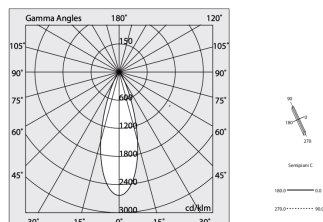

L-16 TRACK

108502.01

novalux
ITALIAN LIGHTING DESIGN SINCE 1948

Features

Use: Indoor
Type of installation: TRACK
Emission: ADJUSTABLE
Optics: SPOT
Beam: 40°
Colour: WHITE
Dimming: DALI
Emergency: NO
L: 151mm
A: Ø 42mm
H: 70mm
Made in: ITALY
Warranty: 5 years

Tech data

Luminaire input power: 8W
Luminaire luminous flux: 485lm
IP: 20
Insulation class: III
Supply voltage: 48 Vdc
SELV: Si

Source

Light source: LED
Source power: 6W
Colour temperature: 2700K
CRI: >90
Colour tolerance: 3 Step MacAdam
LED lifespan: 50000h L80 B20