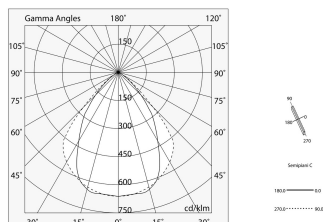

LUCKY MAXI

106215.01 + 106228.99

novalux

ITALIAN LIGHTING DESIGN SINCE 1948

Features

Use: Indoor
Type of installation: SUSPENDED, CEILING MOUNTED
Emission: DIRECT
Optics: MICROPRISMATIZED
Colour: WHITE
Dimming: ON/OFF
Emergency: NO
L: 600x680mm
A: 97mm
H: 90mm
Made in: ITALY
Warranty: 5 years
Weight: 4.8kg

Tech data

Luminaire input power: 42W
Luminaire luminous flux: 2952lm
IP: 40
Insulation class: I
Supply voltage: 220-240V 50/60Hz
UGR: <19
SELV: Si

Source

Light source: LED
Source power: 36W
Source luminous flux: 4786lm
Colour temperature: 3000K
CRI: >90
Colour tolerance: 3 Step MacAdam
LED lifespan: 50000h L80 B20

Compliance

CEI EN 60598-1:2015 + A11:2009. IEC 60598-2:2015 2-1

Standards

Photobiological risk: RISK GROUP 0 Certified fixture in EXEMPT GROUP, in accordance with CEI EN 62471:2010-01, IEC TR 62778:2014.

CAM edilizia: The product complies with the requirements for public buildings, ministerial decree of 23rd June 2022 n.256.

[View more product info](#)

Novalux S.r.l. via Marzabotto, 2 40050 Funo di Argelato (BO) Italy
Tel: +39 051 860558 · Fax +39 051 6647859 · Mail: info@novalux.it · VAT number 00536541204 · novalux.com
Company subject to the management and coordination by SLV GmbH

This technical data sheet is owned by Novalux S.r.l., all rights reserved. Novalux S.r.l. reserves the right to make changes without prior notice.