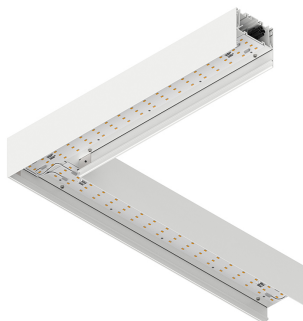

## Features

Use: Indoor  
Type of installation: SUSPENDED, CEILING MOUNTED  
Emission: DIRECT  
Optics: MICROPRISMATIZED  
Colour: WHITE  
Dimming: ON/OFF  
Emergency: NO  
L: 600x680mm  
A: 97mm  
H: 90mm  
Made in: ITALY  
Warranty: 5 years  
Weight: 4.8kg

## Tech data

Luminaire input power: 42W  
Luminaire luminous flux: 2952lm  
IP: 40  
Insulation class: I  
Supply voltage: 220-240V 50/60Hz  
UGR: <19  
SELV: Si