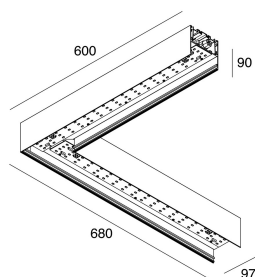

## Features

Use: Indoor  
Type of installation: SUSPENDED, CEILING MOUNTED  
Emission: DIRECT  
Optics: MICROPRISMATIZED  
Colour: WHITE  
Dimming: ON/OFF  
Emergency: NO  
L: 600x680mm  
A: 97mm  
H: 90mm  
Made in: ITALY  
Warranty: 5 years  
Weight: 4.8kg