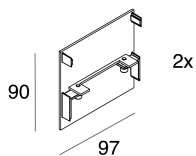

LUCKY MAXI

106215.01 + 106228.99

novalux

ITALIAN LIGHTING DESIGN SINCE 1948

COMPLETION ACCESSORIES

LUCKY MAXI: TESTATE BIANCHE (COPPIA)

106230.01