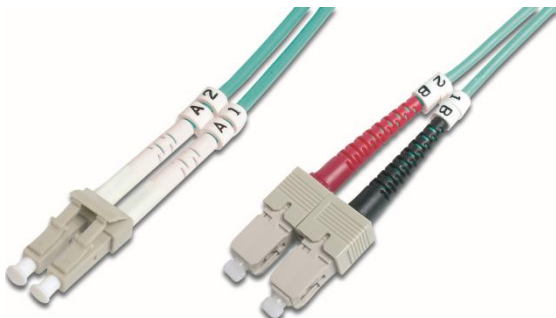

Product Images

OM3 - 50/125 μ