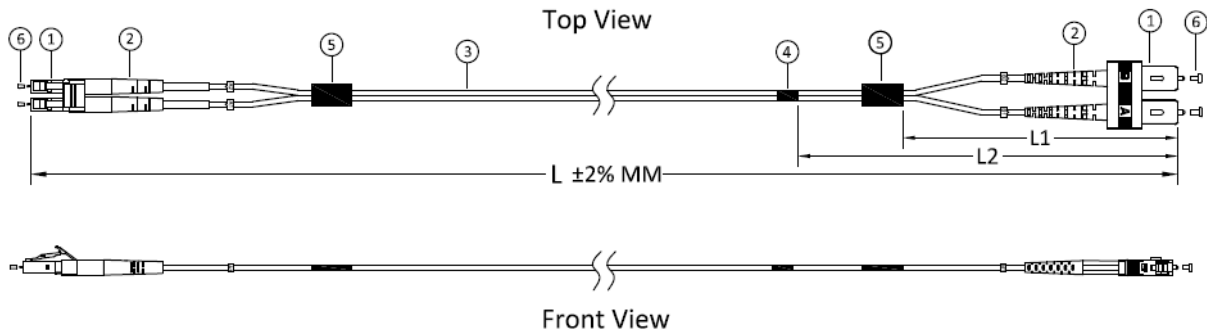

Technical Drawings