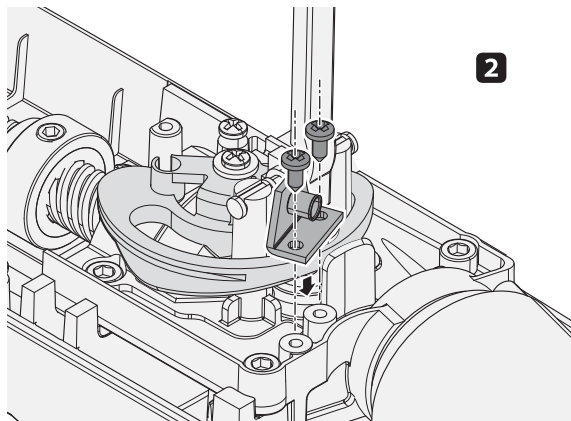

CAME

FA00033M00

RSWN001

Official Partner
EXPO
MILANO 2015
FEELING THE PLANET
ENERGY FOR LIFE

www.came.com

CAME
safety&comfort

FA00033M00 - ver. 1 - 10/2015

RSWN001

+

H3000
119R78

+

119R78
FA00054
FA00021

www.came.com

OPP001
FA00054

1

SWN20/SWN25
FA00021

2

3