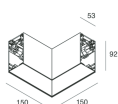

HERO B: MOD.CIECO ANG.SX 150 NE

1087A4.02