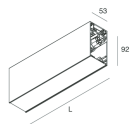

HERO B

108733.02

novalux
ITALIAN LIGHTING DESIGN SINCE 1948

COMPLETION ACCESSORIES

HERO B: MOD.CIECO 250 NE

1087A3.02