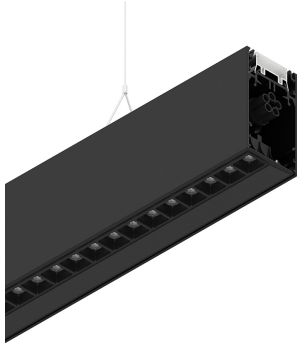

## Features

Use: Indoor  
Type of installation: SUSPENDED  
Emission: DIRECT/INDIRECT  
Optics: MICRO OPTICS  
Colour: BLACK  
Dimming: ON/OFF  
Emergency: NO  
L: 1428mm  
A: 53mm  
H: 92mm  
Made in: ITALY  
Warranty: 5 years  
Weight: 5kg