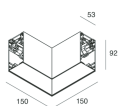

HERO B: MOD.CIECO ANG.DX 150 NE

1087A5.02