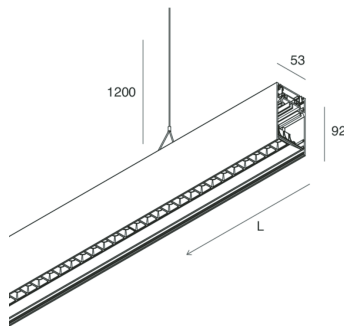

## Features

Use: Indoor  
Type of installation: SUSPENDED  
Emission: DIRECT/INDIRECT  
Optics: MICRO OPTICS  
Colour: BLACK  
Dimming: ON/OFF  
Emergency: NO  
L: 1428mm  
A: 53mm  
H: 92mm  
Made in: ITALY  
Warranty: 5 years  
Weight: 5kg