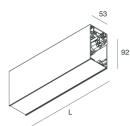

HERO B: MOD.CIECO 1120 NE

1087A6.02