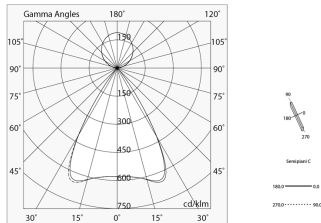

HERO B

108733.02

novalux
ITALIAN LIGHTING DESIGN SINCE 1948

Features

Use: Indoor
Type of installation: SUSPENDED
Emission: DIRECT/INDIRECT
Optics: MICRO OPTICS
Colour: BLACK
Dimming: ON/OFF
Emergency: NO
L: 1428mm
A: 53mm
H: 92mm
Made in: ITALY
Warranty: 5 years
Weight: 5kg

Tech data

Luminaire input power: 69W
Luminaire luminous flux: 6988lm
Direct luminous flux: 4020lm
Indirect luminous flux: 2968lm
IP: 40
Insulation class: I
Supply voltage: 220-240V 50/60Hz
UGR: <19
SELV: Si

Source

Light source: LED
Source power: 61W
Colour temperature: 4000K
CRI: >90
Colour tolerance: 3 Step MacAdam
LED lifespan: 50000h L80 B20

Compliance

CEI EN 60598-1:2015 + A11:2009. IEC 60598-2:2015 2-1

Standards

Photobiological risk: RISK GROUP 0 Certified fixture in EXEMPT GROUP, in accordance with CEI EN 62471:2010-01, IEC TR 62778:2014.
CAM edilizia: The product complies with the requirements for public buildings, ministerial decree of 23rd June 2022 n.256.

[View more product info](#)

Novalux S.r.l. via Marzabotto, 2 40050 Funo di Argelato (BO) Italy
Tel: +39 051 860558 · Fax +39 051 6647859 · Mail: info@novalux.it · VAT number 00536541204 · novalux.com
Company subject to the management and coordination by SLV GmbH

This technical data sheet is owned by Novalux S.r.l., all rights reserved. Novalux S.r.l. reserves the right to make changes without prior notice.