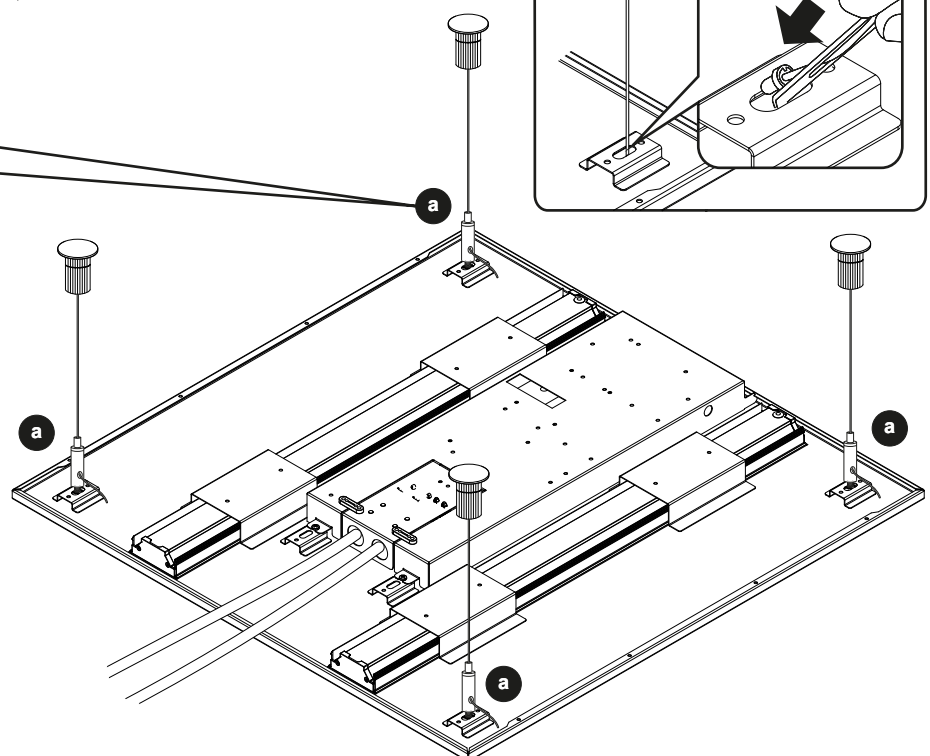

Suspension Kit 96633197