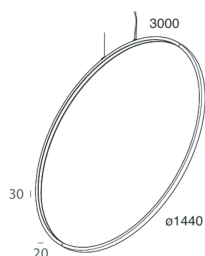

HALOS MINI

107344.21

novalux
ITALIAN LIGHTING DESIGN SINCE 1948

Features

Use: Indoor
Type of installation: SUSPENDED
Emission: INTERNAL
Optics: OPAL
Colour: CAPPUCCINO
Dimming: WITH ACCESSORY
Emergency: NO
L: Ø1440mm
A: 20mm
H: 30mm
Made in: ITALY
Warranty: 5 years
Weight: 8kg