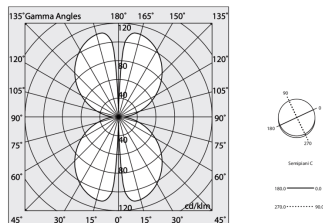

HALOS MINI

107344.21

novalux
ITALIAN LIGHTING DESIGN SINCE 1948

Features

Use: Indoor
Type of installation: SUSPENDED
Emission: INTERNAL
Optics: OPAL
Colour: CAPPUCCINO
Dimming: WITH ACCESSORY
Emergency: NO
L: Ø1440mm
A: 20mm
H: 30mm
Made in: ITALY
Warranty: 5 years
Weight: 8kg

Tech data

Luminaire input power: 76.7W
Luminaire luminous flux: 3567lm
IP: 40
Insulation class: III
Supply voltage: MAX 1.4A
IK: 3
SELV: Si

Source

Light source: LED
Source power: 72W
Source luminous flux: 10164lm
Colour temperature: 2700K
CRI: >90
Colour tolerance: 3 Step MacAdam
LED lifespan: 50000h L80 B20

Compliance

CEI EN 60598-1:2015 + A11:2009. IEC 60598-2:2015 2-1

Standards

Photobiological risk: RISK GROUP 0 Certified fixture in EXEMPT GROUP, in accordance with CEI EN 62471:2010-01, IEC TR 62778:2014.

CAM edilizia: The product complies with the requirements for public buildings, ministerial decree of 23rd June 2022 n.256.

[View more product info](#)

Novalux S.r.l. via Marzabotto, 2 40050 Funo di Argelato (BO) Italy
Tel: +39 051 860558 · Fax +39 051 6647859 · Mail: info@novalux.it · VAT number 00536541204 · novalux.com
Company subject to the management and coordination by SLV GmbH

This technical data sheet is owned by Novalux S.r.l., all rights reserved. Novalux S.r.l. reserves the right to make changes without prior notice.