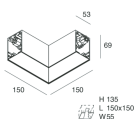

HERO: MOD.CIECO ANG.DX 150 CAP

108678.21