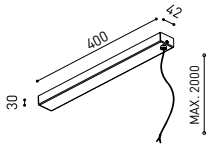

SUSPENSION & SUSPENSION SHORT 48V

TRACK 48V Wired Power Supply Case
A338-00-25- | NT | WT | 150 W NO DIM
A338-00-26- | NT | WT | 150 W DIM
220 V ~ 240 V INCL