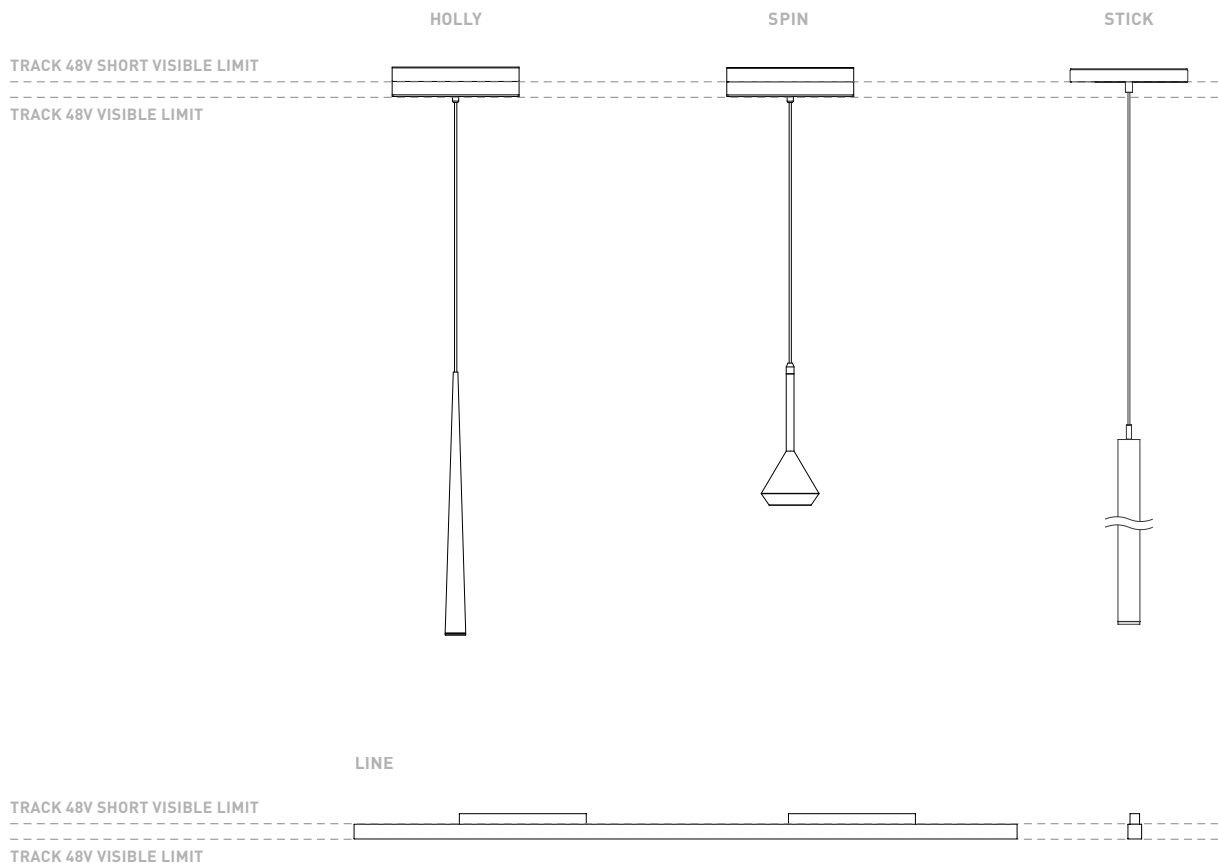

TRACK 48V SURFACE SHORT
Corner 90° One Plane

*Electrical connection not included

48V SYSTEM TRACK 48V

DROP VOLTAGE TABLE

POWER (W)	CABLE SECTION (mm ²)	CABLE LENGTH (m)			
		5	10	20	30
100	0,75	50	50	X	X
	1,5	50	50	40	25
150	0,75	40	15	X	X
	1,5	50	40	20	X

	P	V	D
CONSTANT VOLTAGE LED POWER SUPPLY 0434-01-61*	100W	48V	298 x 16 x 19 mm
0434-01-62	150W	48V	350 x 30 x 18 mm

220 V -
240

*To be installed inside the track.

COMPATIBILITY ACCORDING TO TYPE OF TRACK

TRACK 48V & TRACK 48V SURFACE SHORT

Order with *The 2019 Collection* codes. Products with one single version for both tracks

ALL 48V TRACK

TRACK 48V Live-End Connector

A338-00-01- | W | N |

TRACK 48V Corner Connector