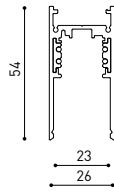

LUMINAIRE | DONNÉS ÉLECTRIQUES

Étanchéité	IP20
Contrôle sans fil	Veillez consulter
Longueur du tendeur	Max. 2 m
Type de rail	Track 48V
Poids	505 g
Poids avec emballage	725 g
Dimensions de l'emballage	740 x 135 x 78 mm
Unités par emballage	1
Matériaux	Aluminium / Acrylonitrile Butadiène Styrenène / Polycarbonate

DIAGRAMME POLAIRE

DIAGRAMME CONIQUE

	PRODUCT
Model	Cord Accessory
Reference	02230000N
Colour	N ■ RAL9005
Category	Accessories

DIMENSIONAL DRAWING

48V SYSTEM
TRACK 48V

TRACK 48V TRIMLESS

TRACK 48V TRIMLESS 1m	A338-01-00-	WT	N
TRACK 48V TRIMLESS 2m	A338-02-00-	WT	N
TRACK 48V TRIMLESS 3m	A338-03-00-	WT	N
TRACK 48V TRIMLESS Corner 90° One Plane	A338-06-00-	WT	N
TRACK 48V TRIMLESS Corner 90° Two Planes	A338-07-00-	WT	N

RECOMMENDED FOR INSTALLATIONS WHERE THE PROFILE CAN BE INSTALLED BEFORE THE FALSE PLASTERBOARD CEILING (THICKNESS 12,5mm.)

TRACK 48V TRIMLESS
Corner 90° One Plane

*Electrical connection not included

TRACK 48V TRIMLESS
Corner 90° Two Planes

*Electrical connection not included

TRACK 48V SURFACE

TRACK 48V SURFACE 1m	A338-11-00-	WT	NT
TRACK 48V SURFACE 2m	A338-12-00-	WT	NT
TRACK 48V SURFACE 3m	A338-13-00-	WT	NT
TRACK 48V SURFACE Corner 90° One Plane	A338-14-00-	WT	NT