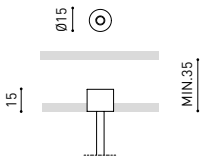

WIRE TRIMLESS ACCESSORIES

FEED
MAINS TRIMLESS* NO DIM
A023-00-01- | W | N |
MAINS THICK TRIMLESS* DIM
A023-00-02- | W | N |