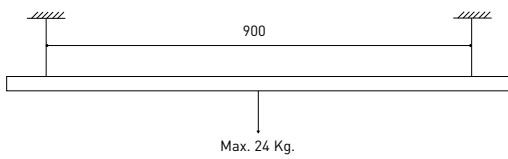

TRACK 48V SURFACE
Corner 90° One Plane

*Electrical connection not included

TRACK 48V SURFACE SHORT

TRACK 48V SURFACE SHORT 1m	A338-21-00-	WT	NT
TRACK 48V SURFACE SHORT 2m	A338-22-00-	WT	NT
TRACK 48V SURFACE SHORT 3m	A338-23-00-	WT	NT
TRACK 48V SURFACE SHORT Corner 90° One Plane	A338-24-00-	WT	NT

TRACK 48V SURFACE SHORT
Corner 90° One Plane

*Electrical connection not included

48V SYSTEM TRACK 48V

DROP VOLTAGE TABLE

POWER (W)	CABLE SECTION (mm ²)	CABLE LENGTH (m)			
		5	10	20	30
100	0,75	50	50	X	X
	1,5	50	50	40	25
150	0,75	40	15	X	X
	1,5	50	40	20	X